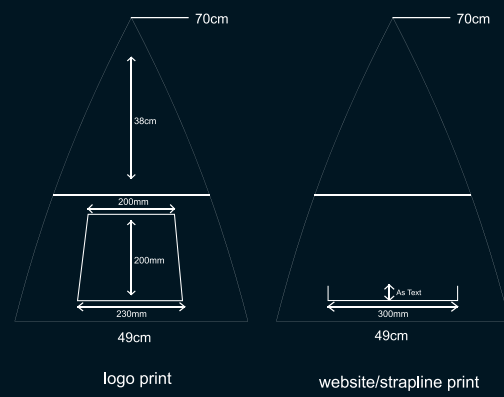

Panel Print Areas

Golf Size Panel

Vented Golf Panel

Medium/Walking Panel

Telescopic Umbrellas

Childrens Umbrellas

Square Golf Umbrella Panels

Parasol

Square Parasol

Sleeves, Straps and Boxes

Telescopic Sleeve

Velcro tie wrap (large)

Press stud tie wrap

Velcro tie wrap (small)

Golf sleeve

Supermini Sleeve

Box