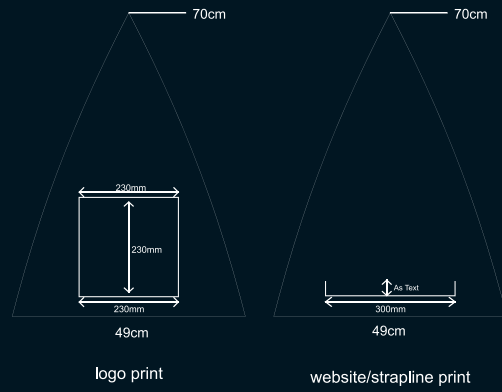

Panel Print Areas

Golf Size Panel

Vented Golf Panel

Medium/Walking Panel

Telescopic Umbrellas

Childrens Umbrellas

Square Golf Umbrella Panels

Parasol

Square Parasol

Sleeves, Straps and Boxes

Telescopic Sleeve

Velcro tie wrap (large)

Press stud tie wrap

Velcro tie wrap (small)

Golf sleeve

Supermini Sleeve

Box