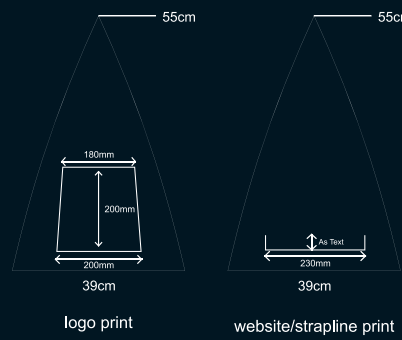

Panel Print Areas

Golf Size Panel

Vented Golf Panel

Medium/Walking Panel

Telescopic Umbrellas

Childrens Umbrellas

Square Golf Umbrella Panels

Parasol

Square Parasol

Sleeves, Straps and Boxes

Telescopic Sleeve

Velcro tie wrap (large)

Press stud tie wrap

Velcro tie wrap (small)

Golf sleeve

Supermini Sleeve

Box