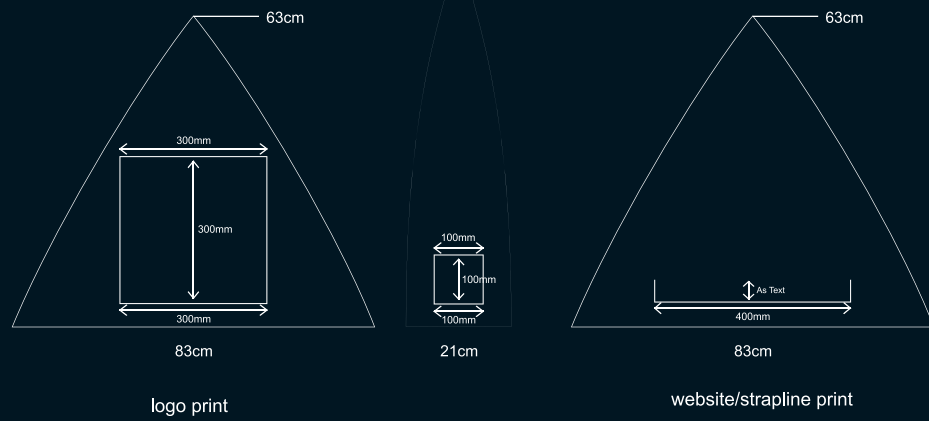

Panel Print Areas

Golf Size Panel

Vented Golf Panel

Medium/Walking Panel

Telescopic Umbrellas

Childrens Umbrellas

Square Golf Umbrella Panels

Parasol

Square Parasol

Sleeves, Straps and Boxes

Telescopic Sleeve

Velcro tie wrap (large)

Press stud tie wrap

Velcro tie wrap (small)

Golf sleeve

Supermini Sleeve

Box