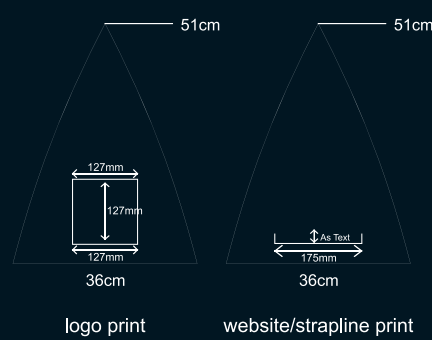

Panel Print Areas

Golf Size Panel

Vented Golf Panel

Medium/Walking Panel

Telescopic Umbrellas

Childrens Umbrellas

Square Golf Umbrella Panels

Parasol

Square Parasol

Sleeves, Straps and Boxes

Telescopic Sleeve

Velcro tie wrap (large)

Press stud tie wrap

Velcro tie wrap (small)

Golf sleeve

Supermini Sleeve

Box