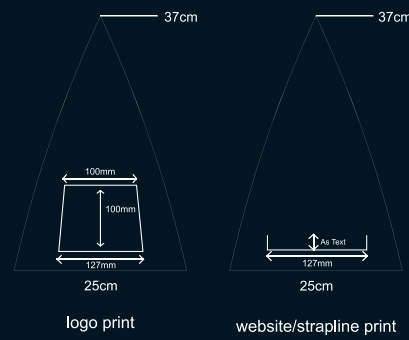

Panel Print Areas

Golf Size Panel

Vented Golf Panel

Medium/Walking Panel

Telescopic Umbrellas

Childrens Umbrellas

Square Golf Umbrella Panels

Parasol

Square Parasol

Sleeves, Straps and Boxes

Telescopic Sleeve

Velcro tie wrap (large)

Press stud tie wrap

Velcro tie wrap (small)

Golf sleeve

Supermini Sleeve

Box